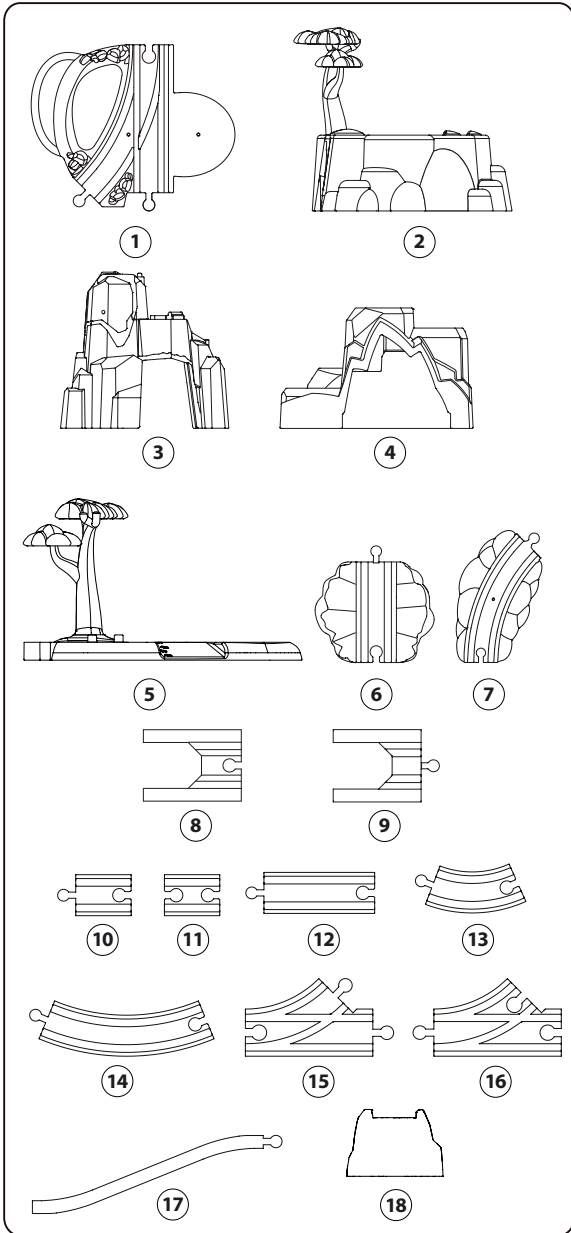

BRIO®

Dinosaur Deluxe Set
36104

Designed by BRIO AB in Sweden 2024 (publ). Manufactured for BRIO AB (publ), Box 305, SE-201 23 Malmö, Sweden. ©BRIO AB (publ), Sweden 2024. Made in China. This product and its packaging are protected by intellectual Property Laws of many countries. Violators will be prosecuted. Retain this package for future reference. Please contact above address in case of events. Bitte bewahren Sie diese Informationen für spätere Referenzzwecke auf. Informations à conserver. Conservate la confezione per futuri riferimenti. Conforms to the Safety Requirements of EN71 and ASTM F963. Conforme aux exigences de sécurité EN71 et ASTM F963.