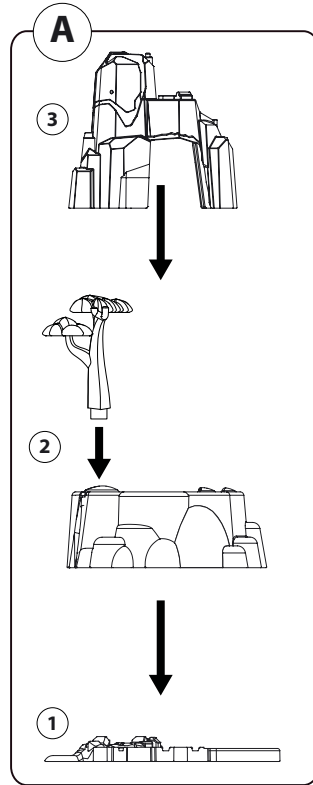

BRIO®

Dinosaur Deluxe Set
36104

Designed by BRIO AB in Sweden 2024 (publ). Manufactured for BRIO AB (publ), Box 305, SE-201 23 Malmö, Sweden. ©BRIO AB (publ), Sweden 2024. Made in China. This product and its packaging are protected by intellectual Property Laws of many countries. Violators will be prosecuted. Retain this package for future reference. Please contact above address in case of events. Bitte bewahren Sie diese Informationen für spätere Referenzzwecke auf. Informations à conserver. Conservate la confezione per futuri riferimenti. Conforms to the Safety Requirements of EN71 and ASTM F963. Conforme aux exigences de sécurité EN71 et ASTM F963.