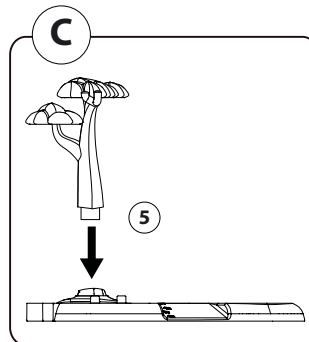

BRIO®

Dinosaur Deluxe Set
36104

Designed by BRIO AB in Sweden 2024 (publ). Manufactured for BRIO AB (publ), Box 305, SE-201 23 Malmö, Sweden. ©BRIO AB (publ), Sweden 2024. Made in China. This product and its packaging are protected by intellectual Property Laws of many countries. Violators will be prosecuted. Retain this package for future reference. Please contact above address in case of events. Bitte bewahren Sie diese Informationen für spätere Referenzzwecke auf. Informations à conserver. Conservate la confezione per futuri riferimenti. Conforms to the Safety Requirements of EN71 and ASTM F963. Conforme aux exigences de sécurité EN71 et ASTM F963.