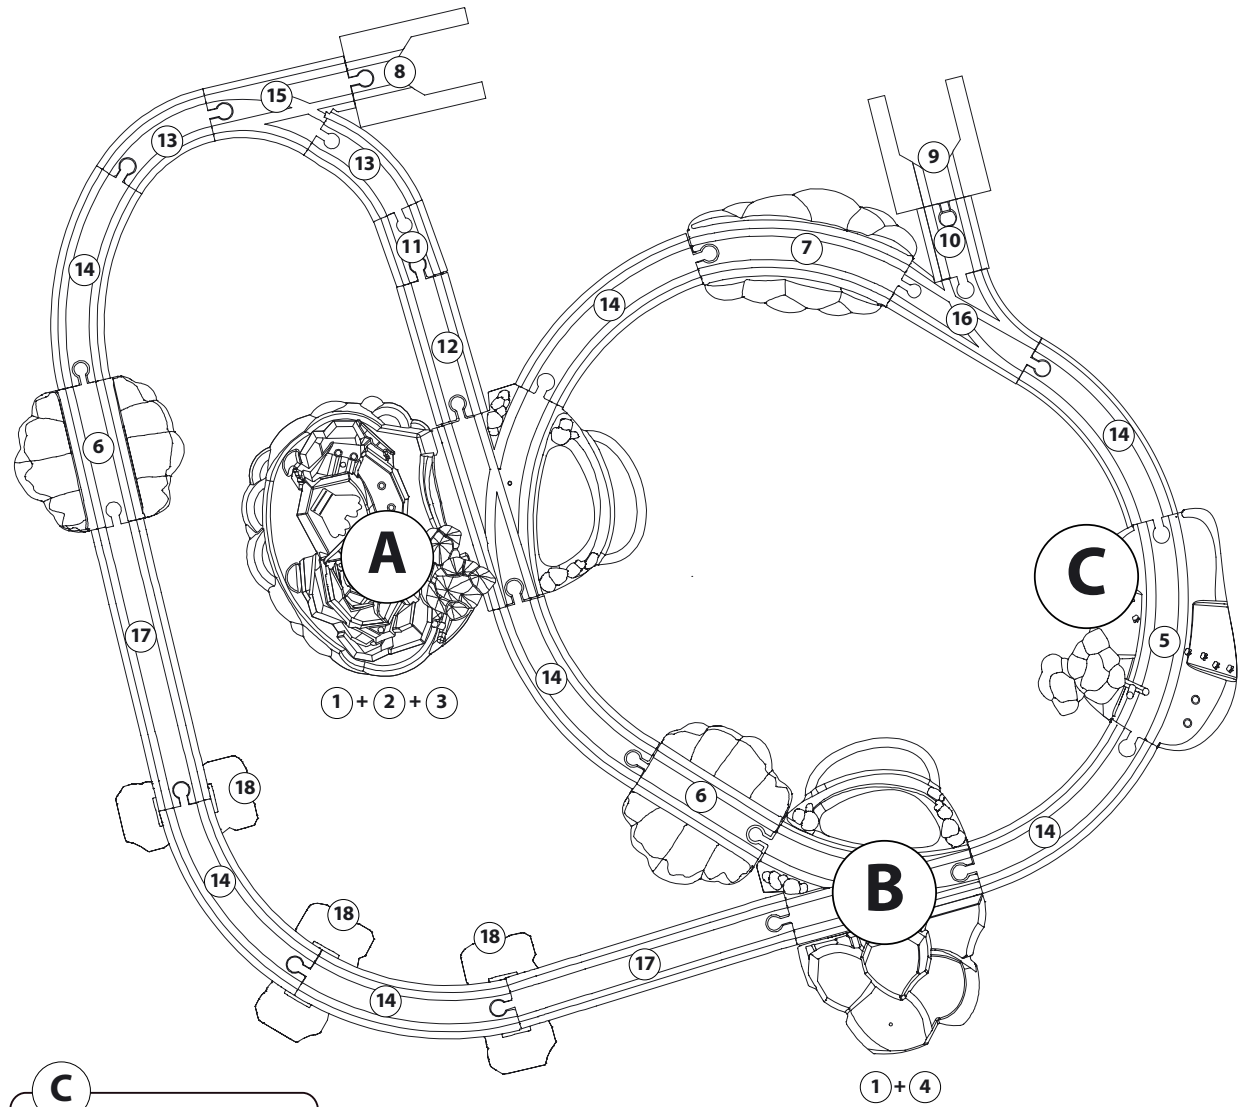

BRIO®

Dinosaur Deluxe Set
36104

Designed by BRIO AB in Sweden 2024 (publ). Manufactured for BRIO AB (publ), Box 305, SE-201 23 Malmö, Sweden. ©BRIO AB (publ), Sweden 2024. Made in China. This product and its packaging are protected by intellectual Property Laws of many countries. Violators will be prosecuted. Retain this package for future reference. Please contact above address in case of events. Bitte bewahren Sie diese Informationen für spätere Referenzzwecke auf. Informations à conserver. Conservate la confezione per futuri riferimenti. Conforms to the Safety Requirements of EN71 and ASTM F963. Conforme aux exigences de sécurité EN71 et ASTM F963.