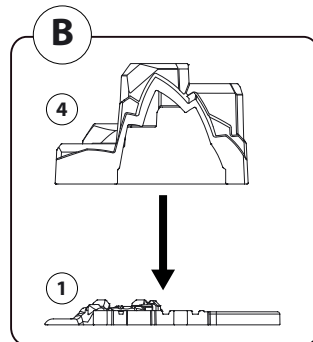

BRIO®

Dinosaur Deluxe Set
36104

Designed by BRIO AB in Sweden 2024 (publ). Manufactured for BRIO AB (publ), Box 305, SE-201 23 Malmö, Sweden. ©BRIO AB (publ), Sweden 2024. Made in China. This product and its packaging are protected by intellectual Property Laws of many countries. Violators will be prosecuted. Retain this package for future reference. Please contact above address in case of events. Bitte bewahren Sie diese Informationen für spätere Referenzzwecke auf. Informations à conserver. Conservate la confezione per futuri riferimenti. Conforms to the Safety Requirements of EN71 and ASTM F963. Conforme aux exigences de sécurité EN71 et ASTM F963.